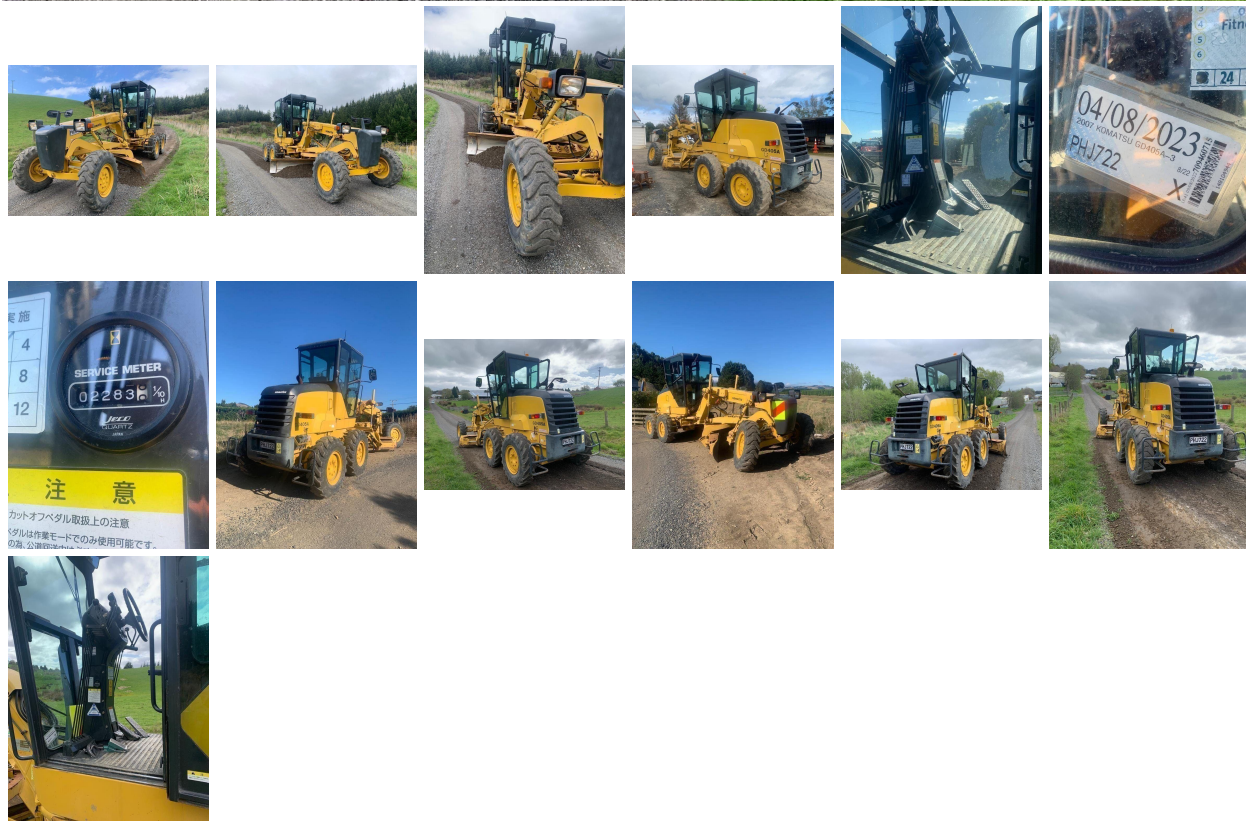

2008 Komatsu GD405-3A | #EWGD405 2

\$148,000.00

Komatsu GD405-3A Low hrs / Exceptionally tidy 10 tonne Grader 2008

Komatsu GraderGD405-3AOnly 2284 hrs10-tonne unit in exceptional condition.NOTE Advertised price excludes GST

Specifications

Stock Number: EWGD405 2

Year: 2008

Make: Komatsu

Style: Motorgrader

Engine Details:

Tyre Size:

:

Exterior Colour:

Kilometres: 0

Transmission: n/a

Engine Hours approx: 2300

Axle Configuration:

Horse Power: 0

Features

Fuel Saver & Safety Rating