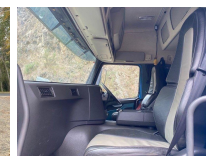

2016 Volvo FMX | #J1852

\$289,000.00

Volvo FMX 2016

Volvo FMX 460 Leaf suspension Discs all round Complete with new 5-metre TEO Hardox Deck and trailer gear. Dual controls. Super singles. Great kms, NOTE: Advertised price excludes GST.