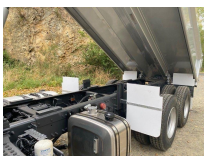

2016 Volvo FMX | #J1852

\$289,000.00

Volvo FMX 2016

Volvo FMX 460 Leaf suspension Discs all round Complete with new 5-metre TEO Hardox Deck and trailer gear. Dual controls. Super singles. Great kms, NOTE: Advertised price excludes GST.

Specifications

Stock Number: J1852

Year: 2016

Make: Volvo

Style: Tipper

Trailer Gear: Yes

Configuration: 6x4

Exterior Colour: