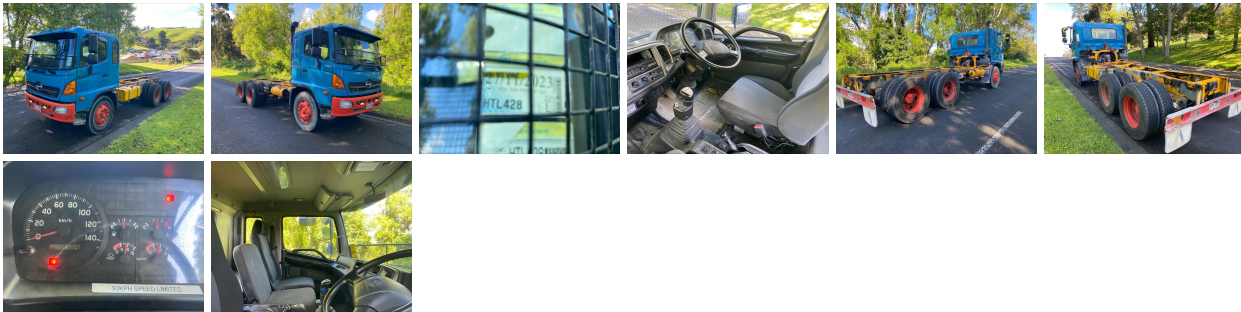

2014 Hino FM 2628 | #HTL428

\$31,750.00

Hino FM 2628 2014

Hino 500 Cab Chassis

Engine Live drive.

Chassis needs a sandblast and paint. Otherwise tidy enough.

Runs and drives well.

Specifications

Stock Number: HTL428

Year: 2014

Make: Hino

Style: Truck Body

Exterior Colour:

Transmission: Manual

Fuel Type: Diesel

Kilometres: 124000

Axle Configuration:

Horse Power: 0

Engine Details:

Tyre Size:

Features

Fuel Saver & Safety Rating

Rebate and Fee:

Contact